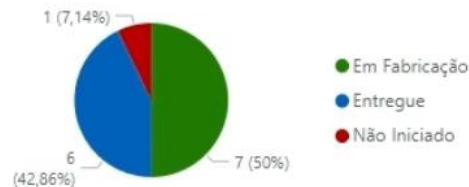

Welcome to VerumGPT

Your AI-Agent to Database Queries!

Go ahead and ask a question

≡ Sidebar

Ask me a question about your data that I can turn into SQL.

CWA

CWP

Ativos

TAG	OP_CWP	BL START	BL FINISH	STA
RD-1214-38	OP-SE227-001-M-EM-CWP-512	18/07/2024	14/08/2024	18/C
RD-1214-39	OP-SE227-001-M-EM-CWP-512	18/07/2024	14/08/2024	18/C
RD-1214-40	OP-SE227-001-M-EM-CWP-512	18/07/2024	14/08/2024	18/C
RD-1214-41	OP-SE227-001-M-EM-CWP-512	18/07/2024	14/08/2024	18/C
RD-1214-42	OP-SE227-001-M-EM-CWP-512	18/07/2024	14/08/2024	18/C
RD-1214-43	OP-SE227-001-M-EM-CWP-512	18/07/2024	14/08/2024	18/C

Filtro de CWP:

Todos

Quantidade de Ativos por CWP

Por Status de Fornecimento